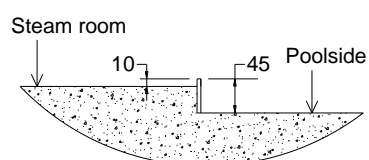

### Steam Room

Location Visitor Centre Swimming Pool

The Steam is accessed directly from the poolside, the poolside is 1400mm wide.

The clear opening width of the glass door is 600mm the door has a raised threshold.

The door is free swinging.

There is limited space inside the Steam Room.

The benches are finished in small mosaic tiles.

The bench is **480mm** above floor level.

Door Threshold

1. Glass door.

2. Door threshold