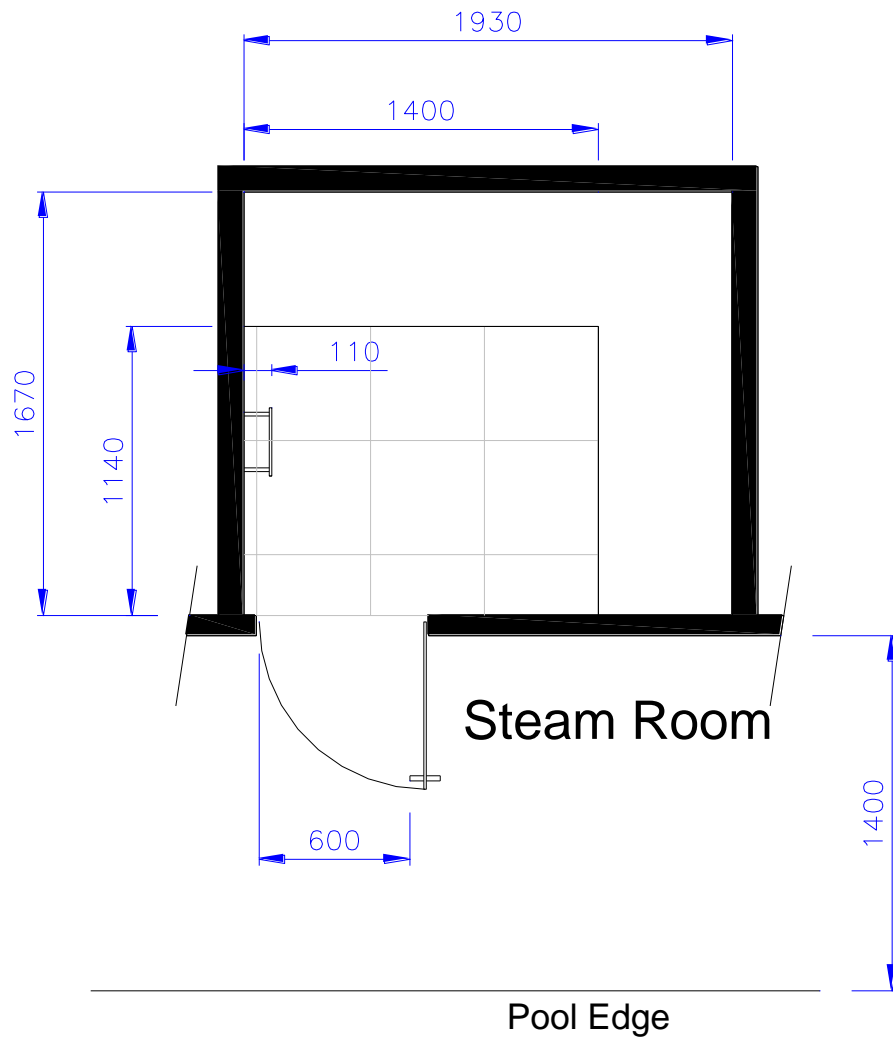

### Steam Room

Location Visitor Centre Swimming Pool

The Steam is accessed directly from the poolside, the poolside is 1400mm wide.

The clear opening width of the glass door is 600mm the door has a raised threshold.

The door is free swinging.

There is limited space inside the Steam Room.

The benches are finished in small mosaic tiles.

The bench is **480mm** above floor level.

Door Threshold

1. Glass door.

2. Door threshold

3. Route in .

4. Seat and internal space