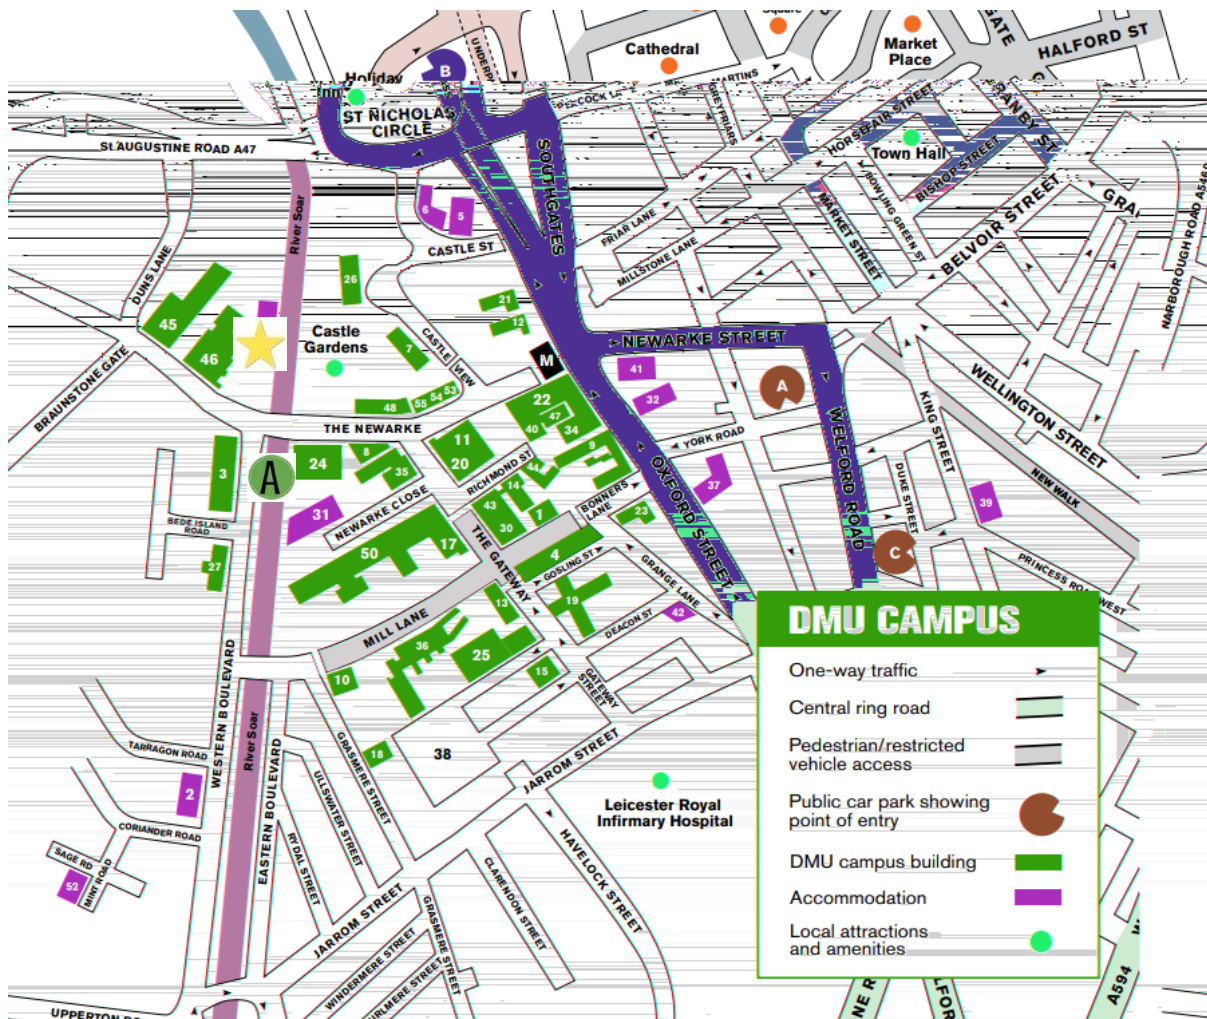

Venue Information

THE VENUE The Venue@DMU, 20 Western Boulevard, Leicester, LE2 7BU (marked with a  on the map below)

PARKING There is a visitor car park available on a first come, first served basis which is pay & display £2 up to 4 hours parking and £4 from 4-8 hours parking: If dropping off only use TESCO

- A** **Bede House car park** (2 min walk)
Off Bede Island Road,
11 Western Boulevard,
Leicester,
LE2 7EJ
Approx. 100 spaces

Should any assistance be required please contact the Security Office on **0116 257 7642/ 0116 250 6000**