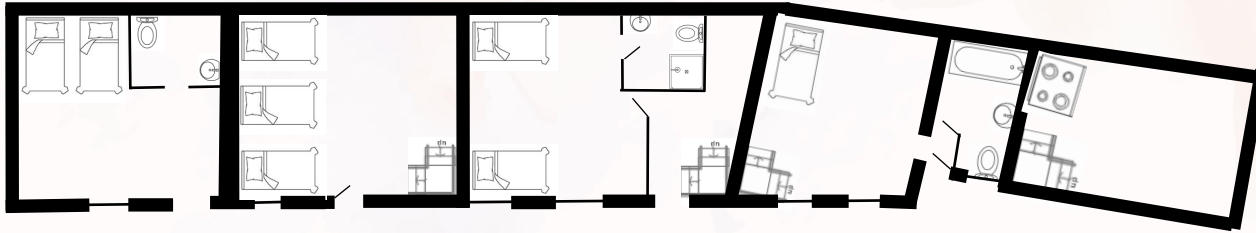

Cottages

Cider Press

Ground Floor

CS Lewis

*Thomas
Hardy*

*Agatha
Christie*

*George
Eliot*

Robert Louis Stevenson