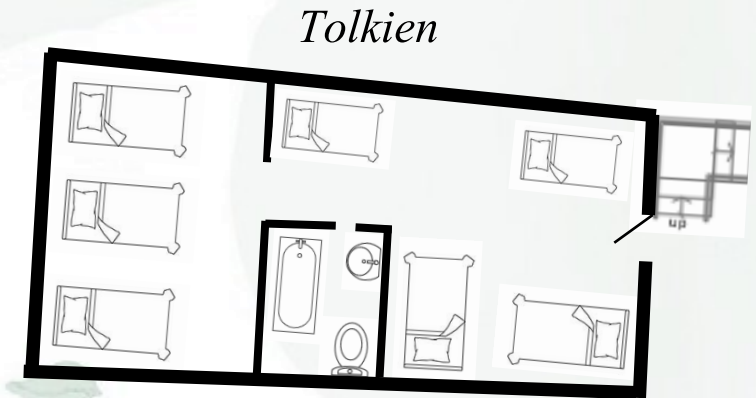

First Floor

Tolkien -

Ensuite with shower, 7 single beds

Emily Bronte -

Ensuite with shower, 2 single beds

Charles Dickens -

Ensuite with shower, 3 single beds

Jane Austen -

Ensuite with bath and shower, 2 single beds

Main House

Ground Floor

Auditorium

A stunning educational and training space with inspiring views of the rose garden and grounds. It is also used for special events like ceremonies and celebrations

Conan Doyle -

Ensuite with shower, 2 single beds

George Eliot -

Ensuite with shower, 3 single beds

Robert Louis Stevenson

Ensuite with bath, shower, 2 single beds, 1 sofa bed

First Floor

*Thomas
Hardy*