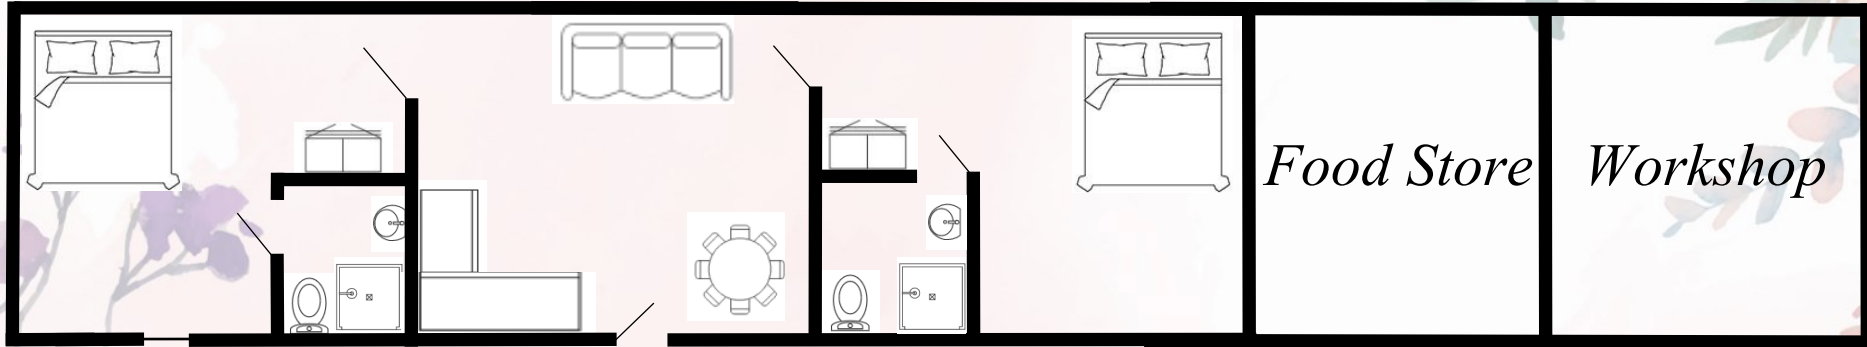

Agri-Barn

Danu House

Agri-Barn -
2 rooms each ensuite with shower, 1 double bed

Danu House -
*Ensuite with shower, 2 single beds, 2 sofa beds,
kitchen, washing/dryer, dishwasher*