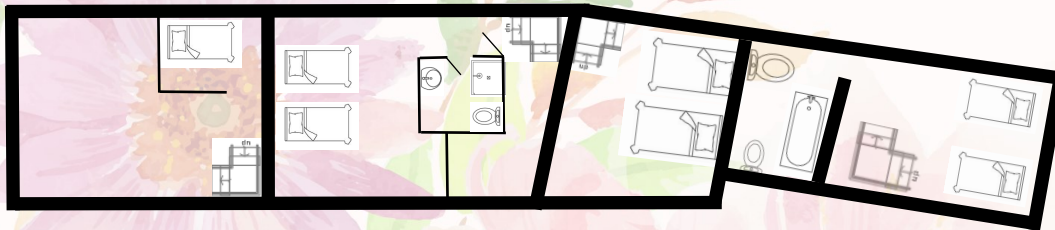

First Floor

Tolkien -

Ensuite with shower, 7 single beds

Emily Bronte -

Ensuite with shower, 2 single beds

Charles Dickens -

Ensuite with shower, 3 single beds

Jane Austen -

Ensuite with bath and shower, 2 single beds

Main House

Ground Floor

Auditorium

A stunning educational and training space with inspiring views of the rose garden and grounds. It is also used for special events like ceremonies and celebrations

Conan Doyle -

Ensuite with shower, 2 single beds

George Eliot -

Ensuite with shower, 3 single beds

Robert Louis Stevenson

Ensuite with bath, shower, 2 single beds, 1 sofa bed

First Floor

*Thomas
Hardy*

*Conan
Doyle*

*George
Eliot*

Robert Louis Stevenson

Agri-Barn

Danu House

Agri-Barn -
2 rooms each ensuite with shower, 1 double bed

Danu House -
*Ensuite with shower, 2 single beds, 2 sofa beds,
kitchen, washing/dryer, dishwasher*