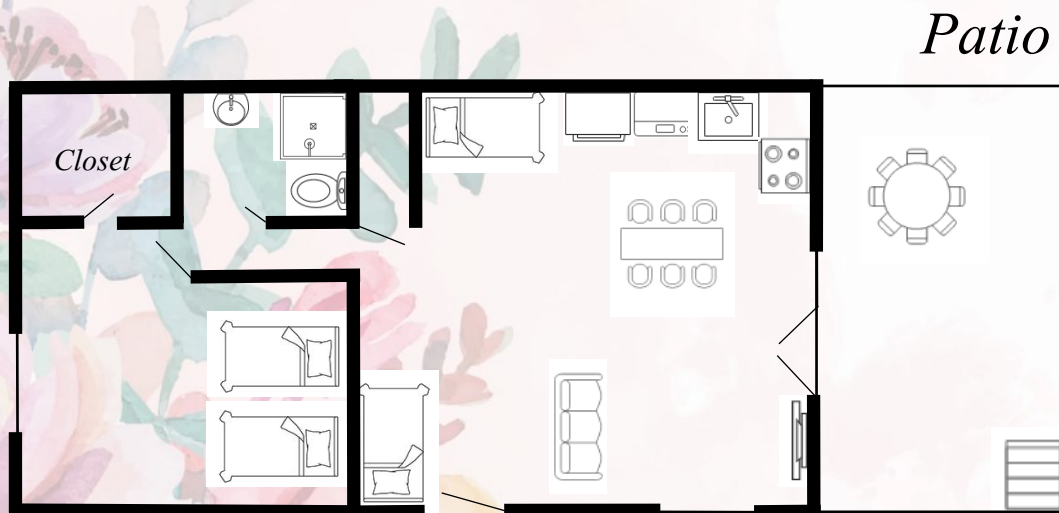

First Floor

Tolkien -

Ensuite with shower, 7 single beds

Emily Bronte -

Ensuite with shower, 2 single beds

Charles Dickens -

Ensuite with shower, 3 single beds

Jane Austen -

Ensuite with bath and shower, 2 single beds

Main House

Ground Floor

Auditorium

A stunning educational and training space with inspiring views of the rose garden and grounds. It is also used for special events like ceremonies and celebrations

Conan Doyle -

Ensuite with shower, 2 single beds

George Eliot -

Ensuite with shower, 3 single beds

Robert Louis Stevenson

Ensuite with bath, shower, 2 single beds, 1 sofa bed

First Floor

*Thomas
Hardy*

*Conan
Doyle*

*George
Eliot*

Robert Louis Stevenson

Agri-Barn

Danu House

Agri-Barn -
2 rooms each ensuite with shower, 1 double bed

Danu House -
*Ensuite with shower, 2 single beds, 2 sofa beds,
kitchen, washing/dryer, dishwasher*