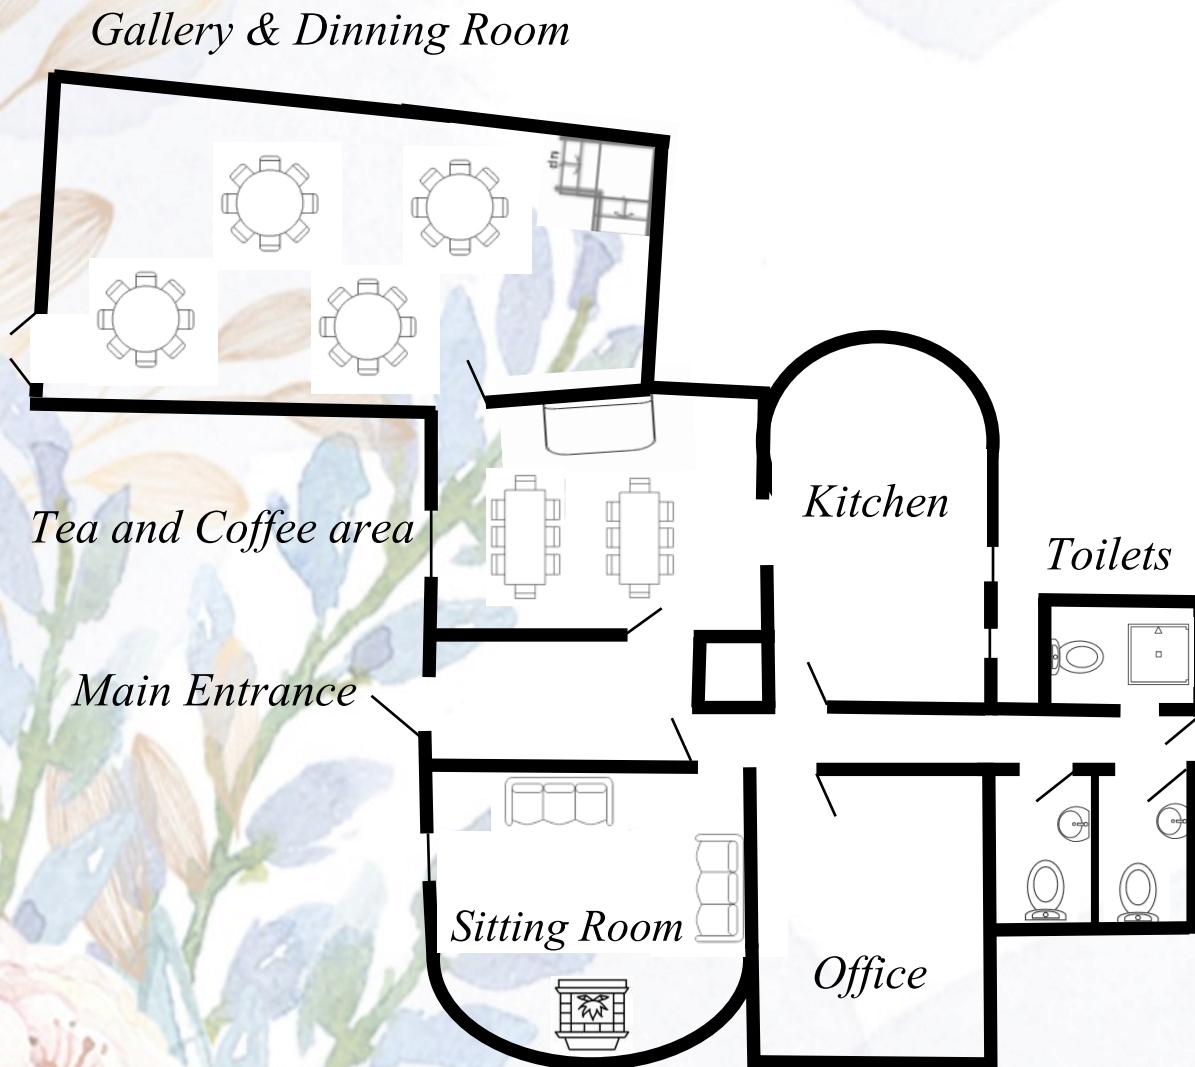

First Floor

Tolkien -

Ensuite with shower, 7 single beds

Emily Bronte -

Ensuite with shower, 2 single beds

Charles Dickens -

Ensuite with shower, 3 single beds

Jane Austen -

Ensuite with bath and shower, 2 single beds

Main House

Ground Floor

Auditorium

A stunning educational and training space with inspiring views of the rose garden and grounds. It is also used for special events like ceremonies and celebrations

Conan Doyle -

Ensuite with shower, 2 single beds

George Eliot -

Ensuite with shower, 3 single beds

Robert Louis Stevenson

Ensuite with bath, shower, 2 single beds, 1 sofa bed

First Floor

*Thomas
Hardy*

*Conan
Doyle*

*George
Eliot*

Robert Louis Stevenson

Agri-Barn

Danu House

Agri-Barn -
2 rooms each ensuite with shower, 1 double bed

Danu House -
*Ensuite with shower, 2 single beds, 2 sofa beds,
kitchen, washing/dryer, dishwasher*