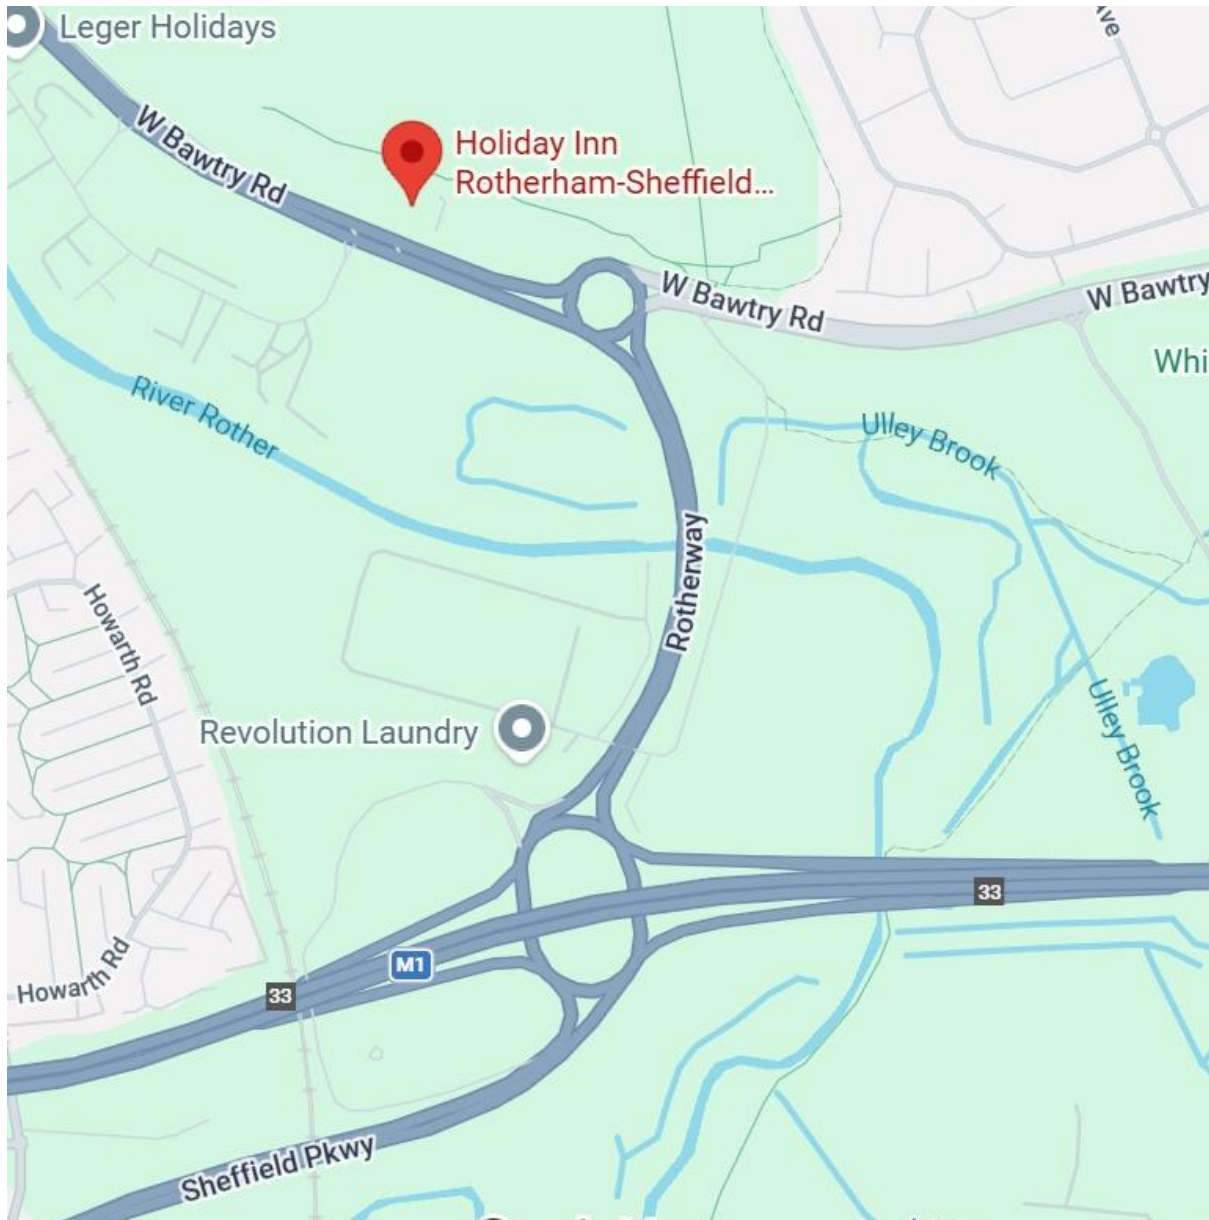

Holiday Inn Rotherham-Sheffield M1, Jct 33

West Bawtry Road Rotherham, S60 2XL United Kingdom

Parking

We have 260 complementary parking spaces. The car park is operated by Parking Eye, all guests are required to register their vehicles at reception upon arrival.