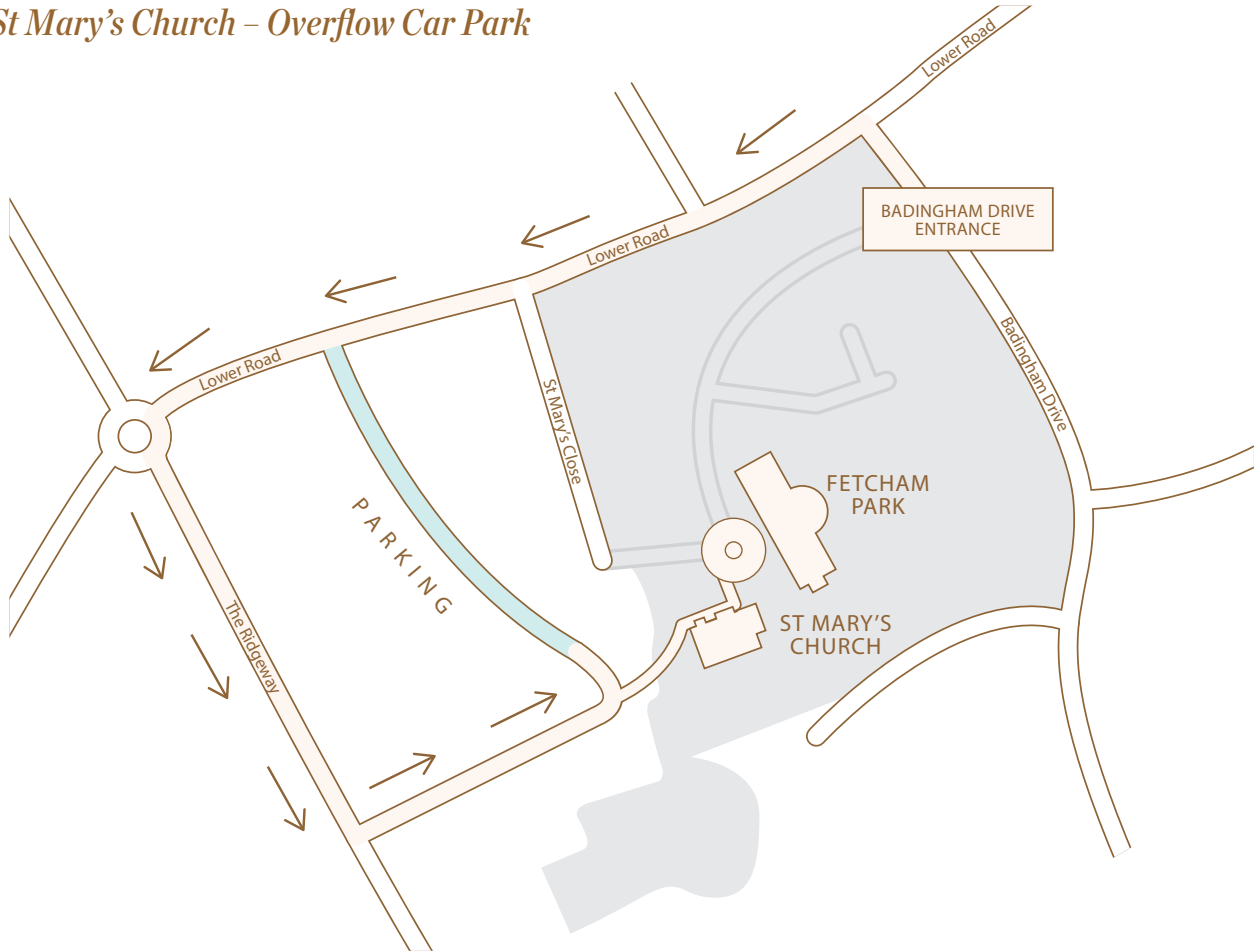

EST. 1705

FETCHAM

PARK

Fetcham Park – Car Park

There is also an overflow carpark in St Mary's Church (page 3).

EST. 1705

FETCHAM PARK

St Mary's Church – Overflow Car Park

Guildford Harbour Hotel,
Guildford - 01483 792 300

Please quote 'Fetcham Park' when
making your enquiry or booking

Travelodge, High Street,
Leatherhead - 0871 984 6248

Disabled Access

We can arrange for disabled parking bays to be reserved adjacent to the house but please let us know in advance so that we can designate the required number on the day. We have a portable ramp to facilitate wheelchair access to the house and would be grateful if you could please let us know if it is required in advance. There is level access throughout the public areas of the ground floor, along with accessible toilet facilities.